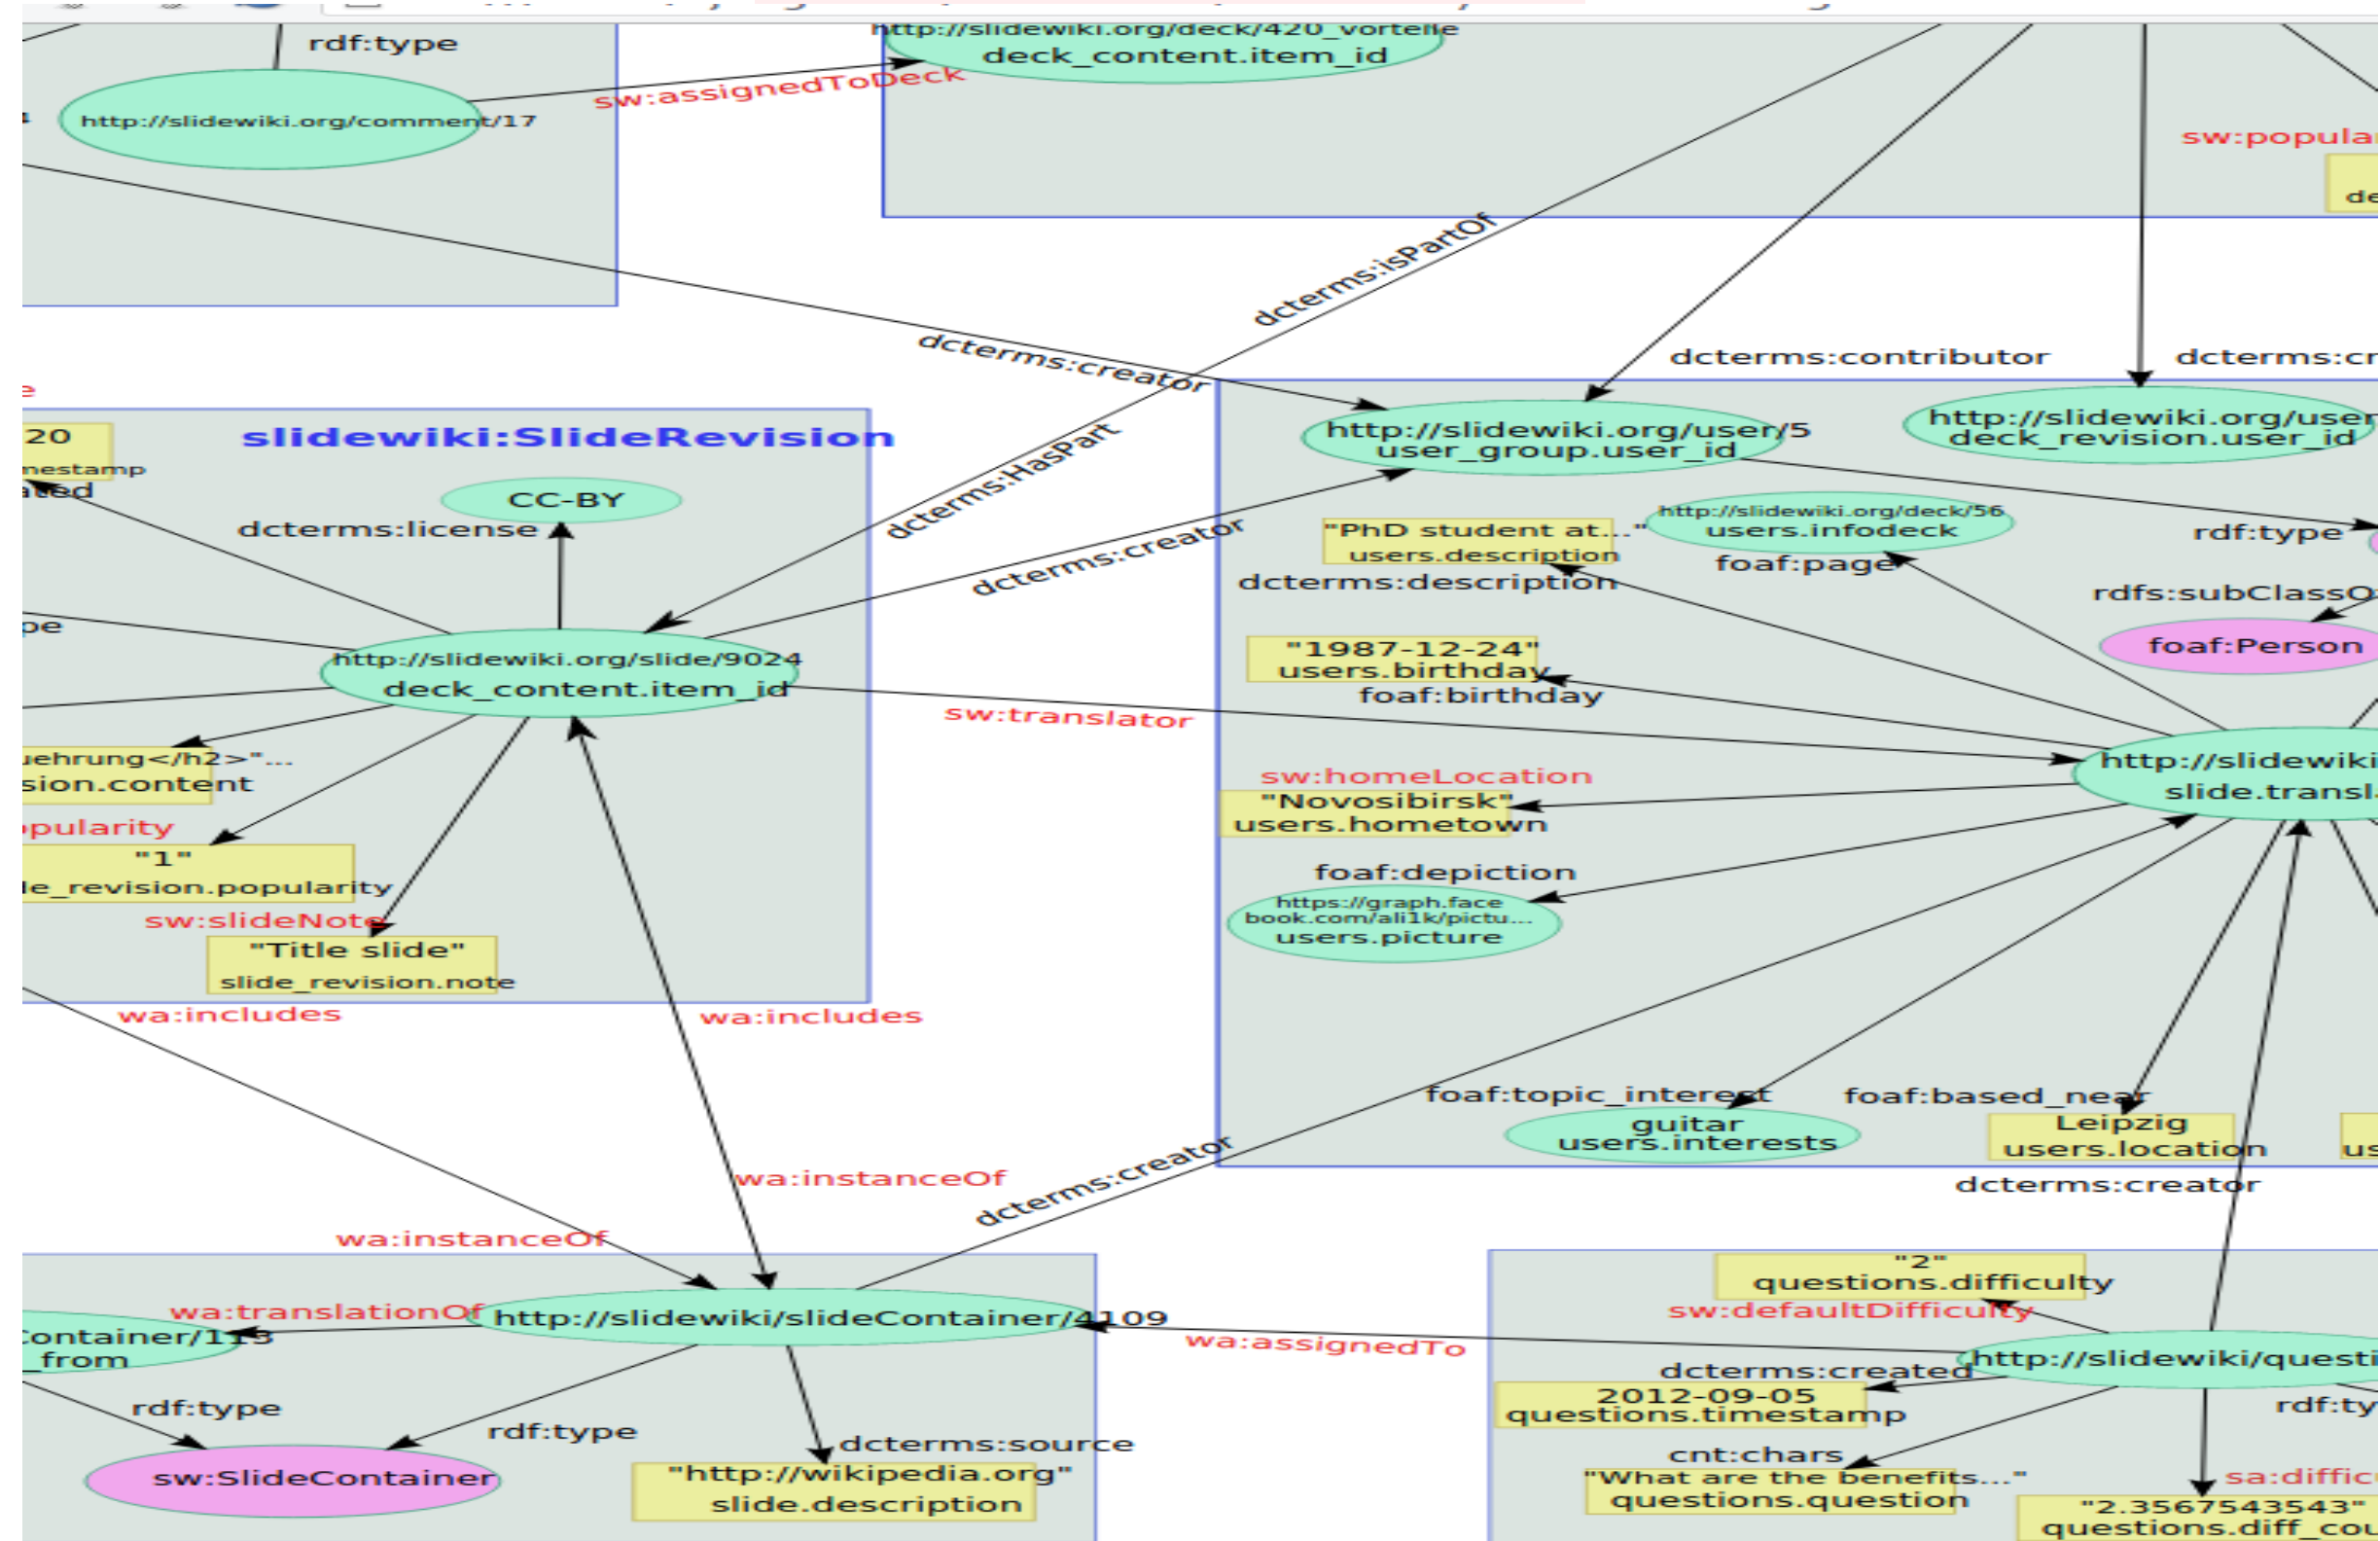

sdfsa

```
at a.<anonymous> (https://slidewiki.aksw.org/
at a.h (https://slidewiki.aksw.org/ckeditor/c
at a.window.CKEDITOR.window.CKEDITOR.dom.CKED
editor/ckeditor.js:13:32)
at a.window.CKEDITOR.window.CKEDITOR.dom.CKED
editor/ckeditor.js:14:225)
at a.fireOnce (https://slidewiki.aksw.org/cke
at a.window.CKEDITOR.window.CKEDITOR.dom.CKED
rg/ckeditor/ckeditor.js:14:381)
at a.<anonymous> (https://slidewiki.aksw.org/c
at a.h (https://slidewiki.aksw.org/ckeditor/c
at a.window.CKEDITOR.window.CKEDITOR.dom.CKED
editor/ckeditor.js:13:32)
at a.window.CKEDITOR.window.CKEDITOR.dom.CKED
editor/ckeditor.js:14:225)
onymous)
```

Author: KJ

Contributors:

Licensed under the Creative Commons
Attribution ShareAlike licence ([CC-BY-SA](#))

This deck was created using [SlideWiki](#).